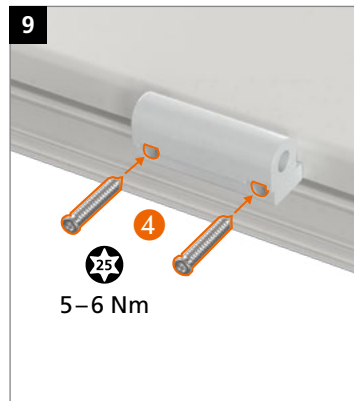

Montaje de la bisagra · Montaggio della cerniera · Montagem da dobradiça