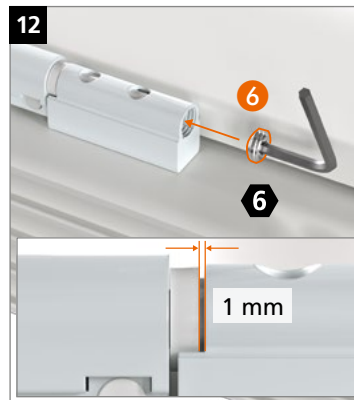

Montaje de la bisagra · Montaggio della cerniera · Montagem da dobradiça