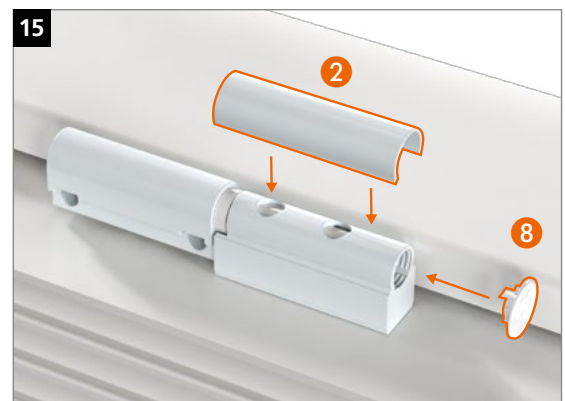

Montaje de la bisagra · Montaggio della cerniera · Montagem da dobradiça