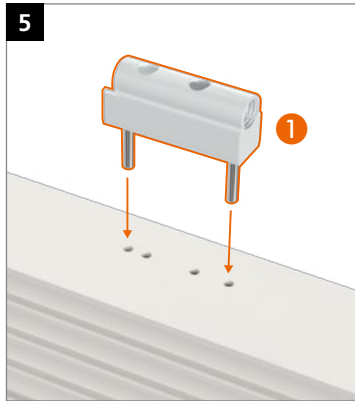

Montaje de la bisagra · Montaggio della cerniera · Montagem da dobradiça