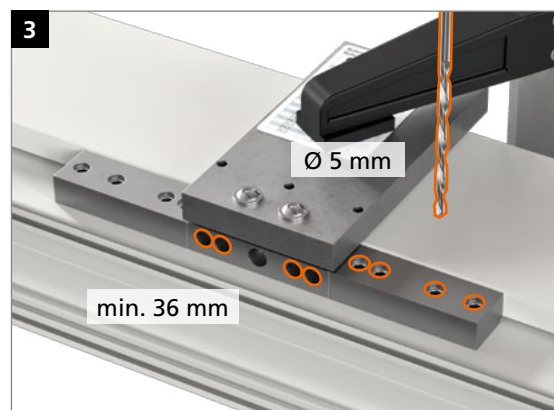

**Montaje de la bisagra · Montaggio della cerniera · Montagem da dobradiça**

Plantilla KT-RN de 2 cuerpos T319A0001

	0,5 mm	1,0 mm
16,5	0	0
17,0	1	0
17,5	0	+
18,0	1	+
18,5	0	+
19,0	1	+
19,5	0	+
20,0	1	+
20,5	0	+
21,0	1	+
21,5	0	+
22,0	1	+
22,5	0	+
23,0	1	+
23,5	0	+
24,0	1	+
24,5	0	+
25,0	1	+
25,5	0	+
26,0	1	+