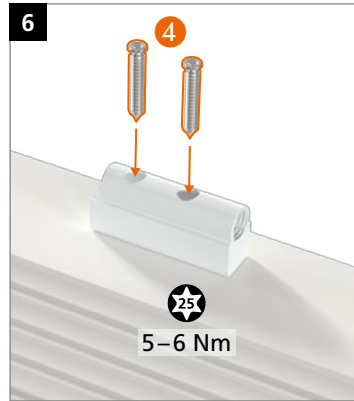

Montaje de la bisagra · Montaggio della cerniera · Montagem da dobradiça