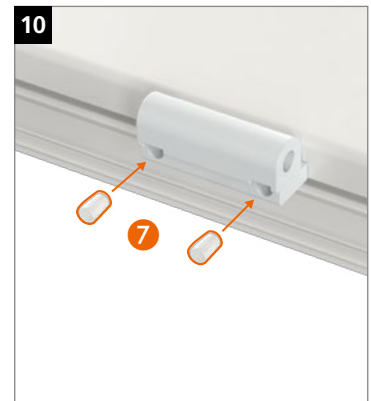

Montaje de la bisagra · Montaggio della cerniera · Montagem da dobradiça