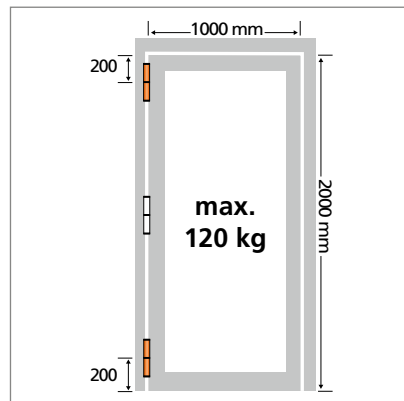

Componentes · Componenti · Componentes