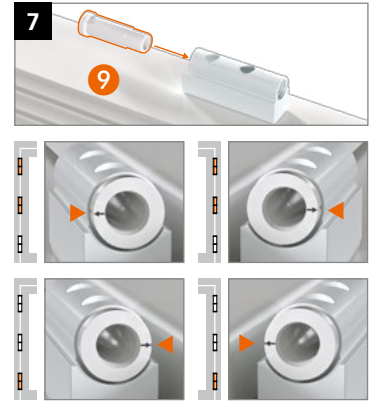

Montaje de la bisagra · Montaggio della cerniera · Montagem da dobradiça