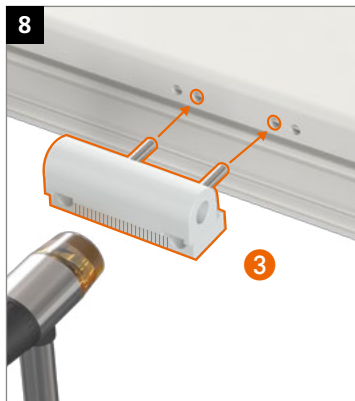

Montaje de la bisagra · Montaggio della cerniera · Montagem da dobradiça