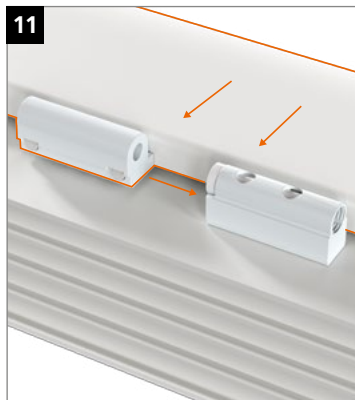

Montaje de la bisagra · Montaggio della cerniera · Montagem da dobradiça