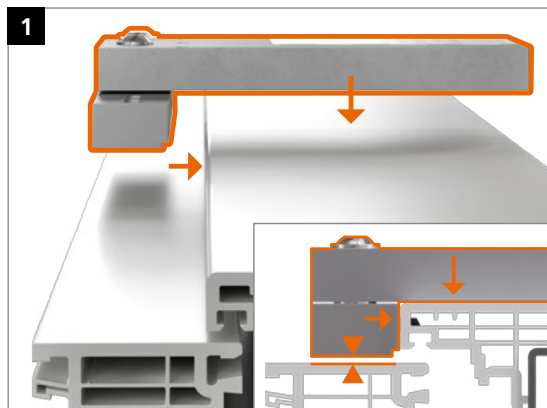

**Montaje de la bisagra · Montaggio della cerniera · Montagem da dobradiça**

Plantilla KT-RN de 2 cuerpos T319A0001

	0,5 mm	1,0 mm
16,5	0	0
17,0	1	0
17,5	0	+
18,0	1	+
18,5	0	+
19,0	1	+
19,5	0	+
20,0	1	+
20,5	0	+
21,0	1	+
21,5	0	+
22,0	1	+
22,5	0	+
23,0	1	+
23,5	0	+
24,0	1	+
24,5	0	+
25,0	1	+
25,5	0	+
26,0	1	+